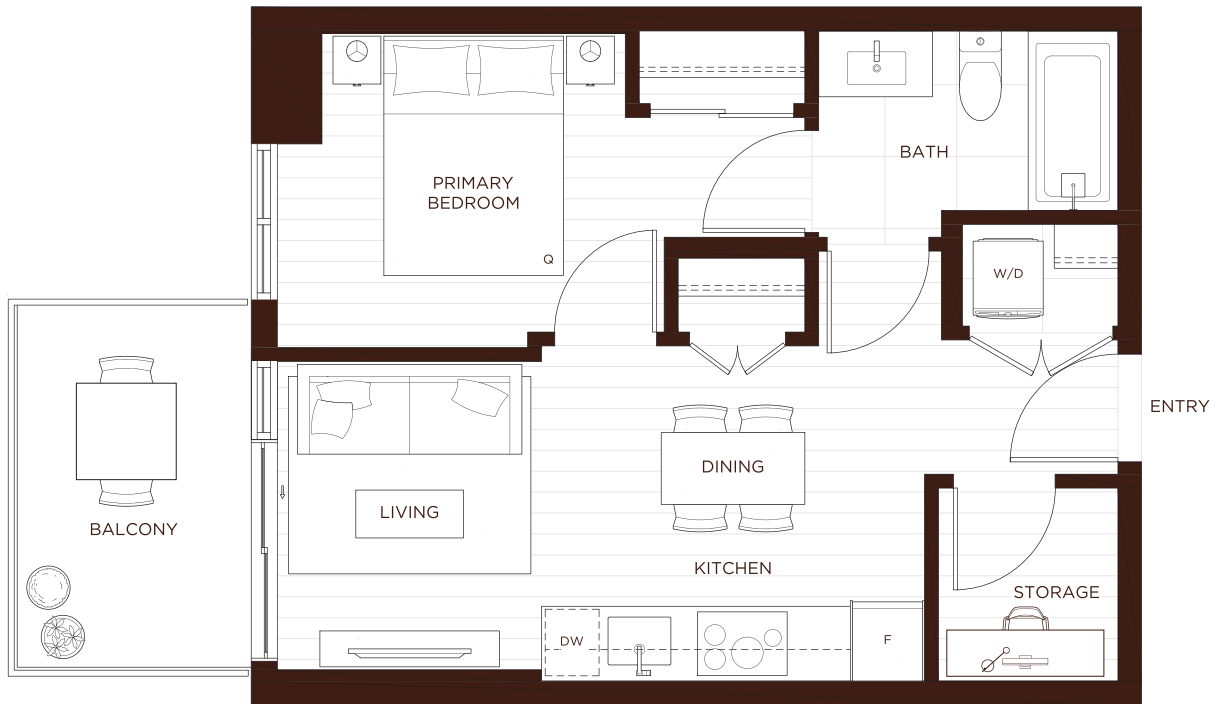

C2

West 42 East

FURNISHED

1 BEDROOM 1 BATH

Interior	471 SF
Exterior	65 SF
Total Area	536 SF

W 42 Ave
LEVEL 9, 11, 14

This is for information only and not an offer to lease; any rental agreement will be made only by way of a signed tenancy agreement executed by both landlord and tenant. Rents and availability are subject to change without notice. Please speak with a Mera Leasing Advisor for details. The developer reserves the right to make changes to all aspects of the project, including features, layouts, and specifications, without notice or compensation to any person. All renderings, photographs, and floor plans are artist's conceptions for illustration only; actual designs and views may vary. All dimensions, measurements and other information are approximate. E.&O.E.