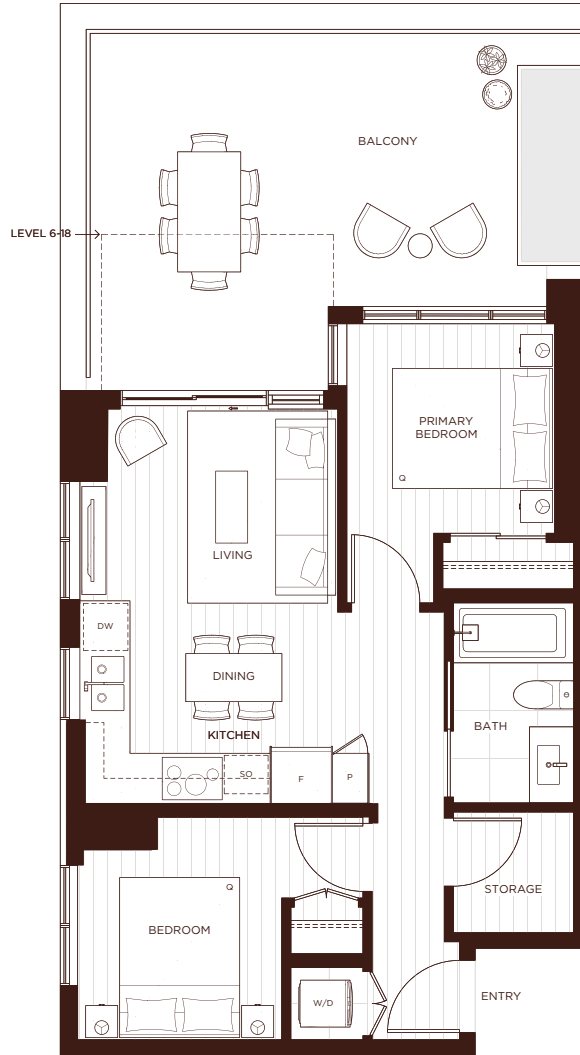

F1

West 42 East

2 BEDROOM 1 BATH

Interior	619 SF
Exterior	65-274 SF
Total Area	684-893 SF

This is for information only and not an offer to lease; any rental agreement will be made only by way of a signed tenancy agreement executed by both landlord and tenant. Rents and availability are subject to change without notice. Please speak with a Mera Leasing Advisor for details. The developer reserves the right to make changes to all aspects of the project, including features, layouts, and specifications, without notice or compensation to any person. All renderings, photographs, and floor plans are artist's conceptions for illustration only; actual designs and views may vary. All dimensions, measurements and other information are approximate. E.&O.E.

mera